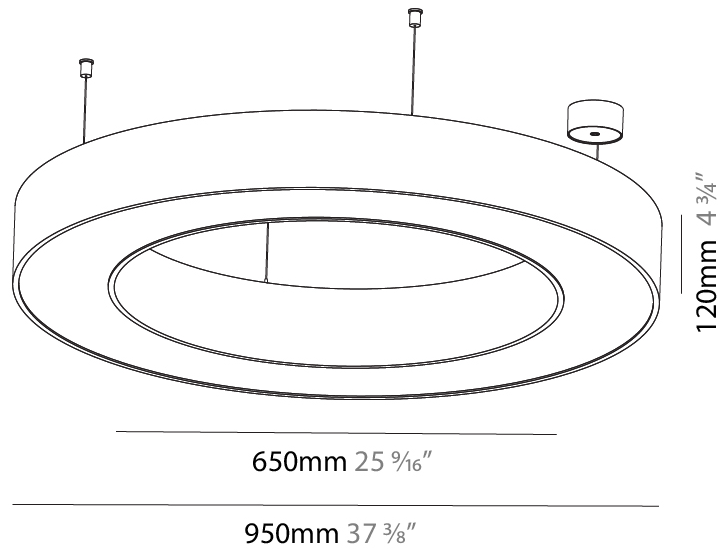

GENERAL

Series: Glorious
Subseries: Glorious
Brand: Prolicht
Division: Architectural
Mounting Type: Suspension
Mounting Location: Ceiling
Subcategory: Ambient

PHYSICAL

Shape: Round
Diameter (mm): 950
Diameter (in): 37 ⁷/₈
Height (mm): 120
Height (in): 4 ³/₄
Max. Overall Height (mm): 2120
Max. Overall Height (in): 83 ⁷/₁₆
Light Distribution: Direct
Weight (kg): 9.172
Weight (lbs): 20.22
Diffuser: [PMMA - Opal or Micro-Prism](#)
Fixture Finish: [SSR / BKV / CWI / CRY / HAB / LAG / UFT / ITA / RUA / RUR / MIC / FTG / MYG / TWT / LOD / PUS / FRO / FUP / KIA / POP / BLS / SPG / MEY / GOH / GUM / CHC / COM / ABZ / JAG / OBR / MOS / ROR](#)
Fixture Material: Aluminum

ELECTRICAL

Lamp Type: LED (Zhaga Standard)
Input Wattage (W): 45
Total Output Wattage (W): 36 / 28.8 (3500K)
Dimming: [Non-Dimming / Phase Dimming (120Vac only) / 0-10V Dimming](#)
Driver Included: Yes
Driver Location: Integrated
Driver Type: Constant Current
Driver Class: Class 2
Input Voltage (V): 120 - 277
Constant Current (MA): 350 / 900 (3500K)

LED

[Color Temperature (°K): 3000 / 3500 / 4000](#)
Max. Delivered Lumen (lm): 4150 / 4302 / 4390
CRI: >80 CRI
Efficiency (%): 65
Lamp Life (hrs): 50000

OPTICAL

RATINGS AND CERTIFICATIONS

Certified By: Certified for North American Standards
IP rating: IP20